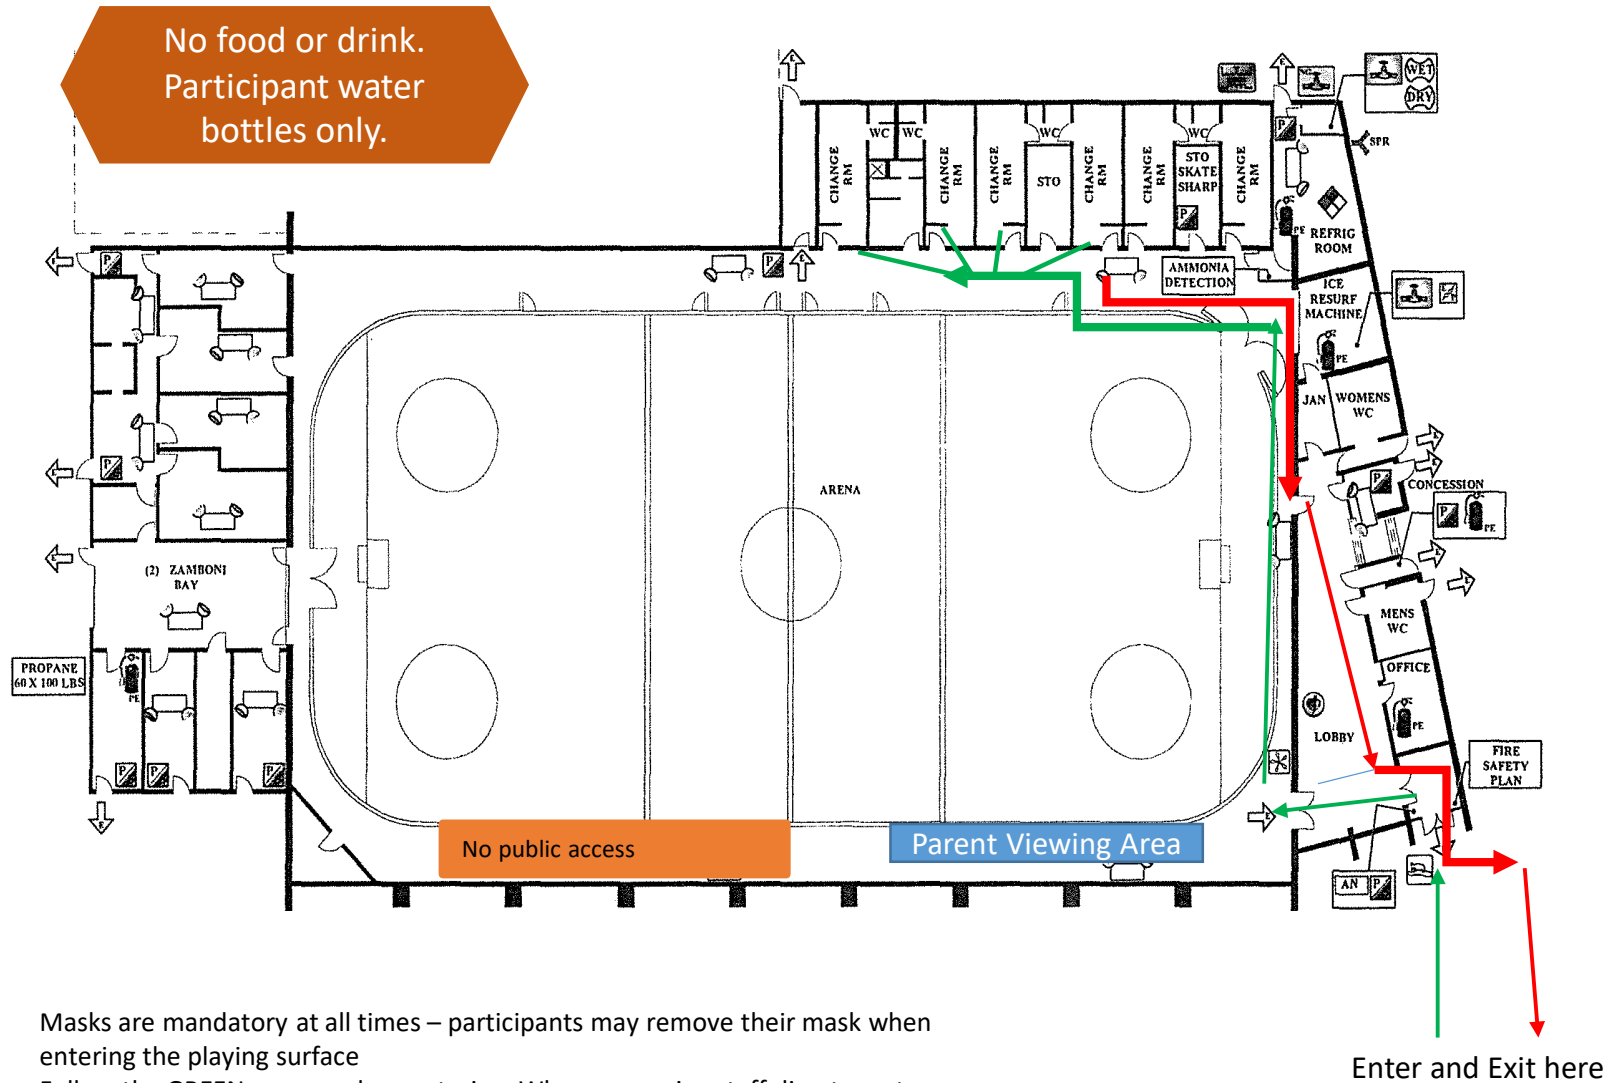

# Centennial Arena

- Masks are mandatory at all times – participants may remove their mask when entering the playing surface
- Follow the GREEN arrows when entering. When you arrive staff direct you to change rooms.
- Follow the RED arrows when exiting.
- Parents must remain in the designated viewing area and maintain physical distancing requirements.