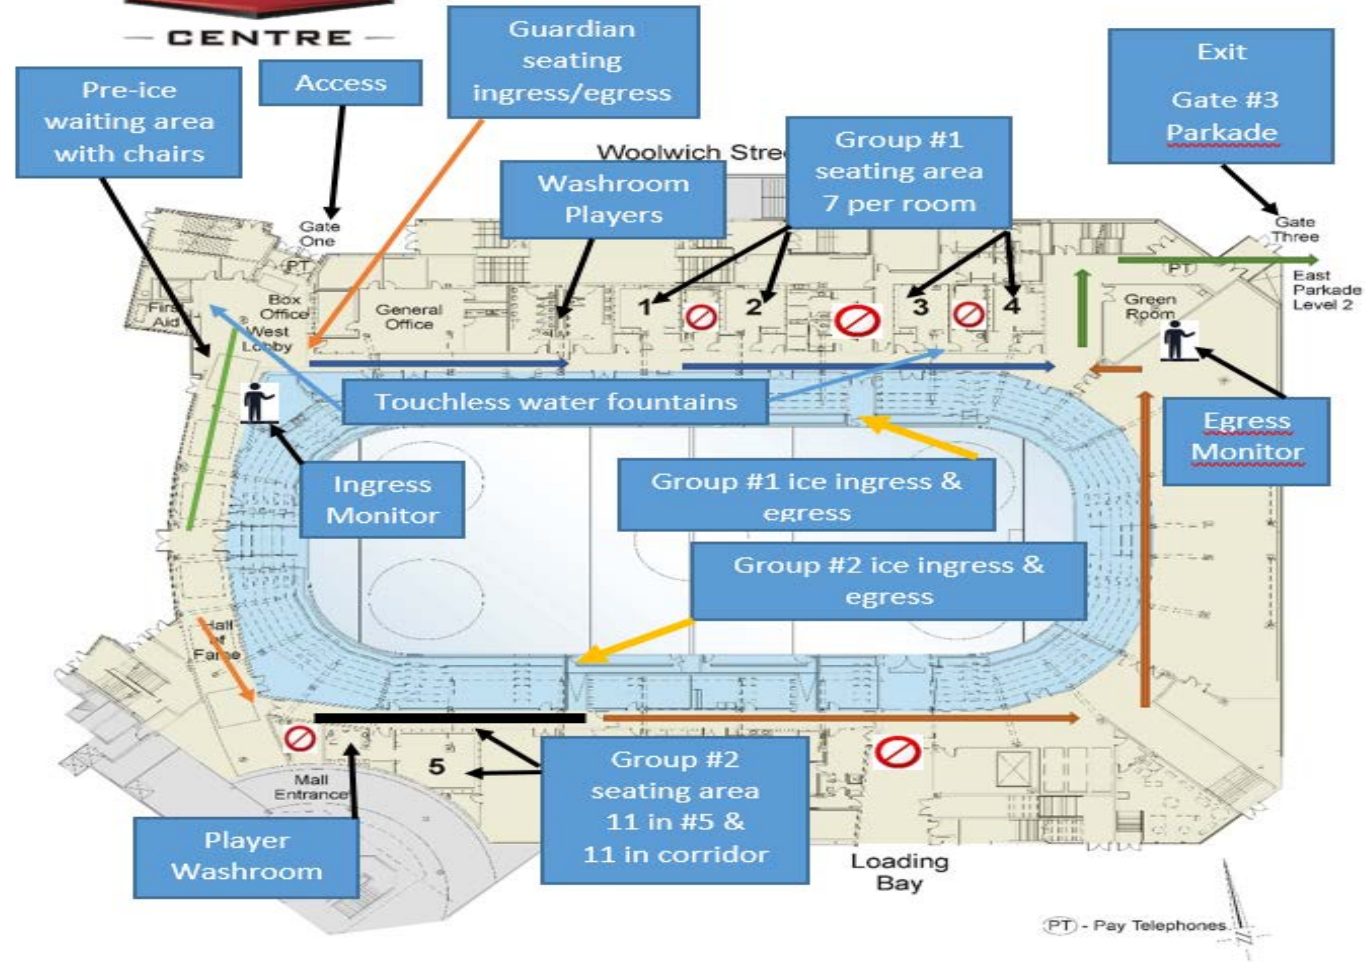

Level 000

- Masks are mandatory at all times – participants may remove their mask when entering the playing surface
- Follow the GREEN arrows when entering. When you arrive staff direct you to change rooms.
- Follow the RED arrows when exiting.
- Parents must remain in the designated viewing area and maintain physical distancing requirements.