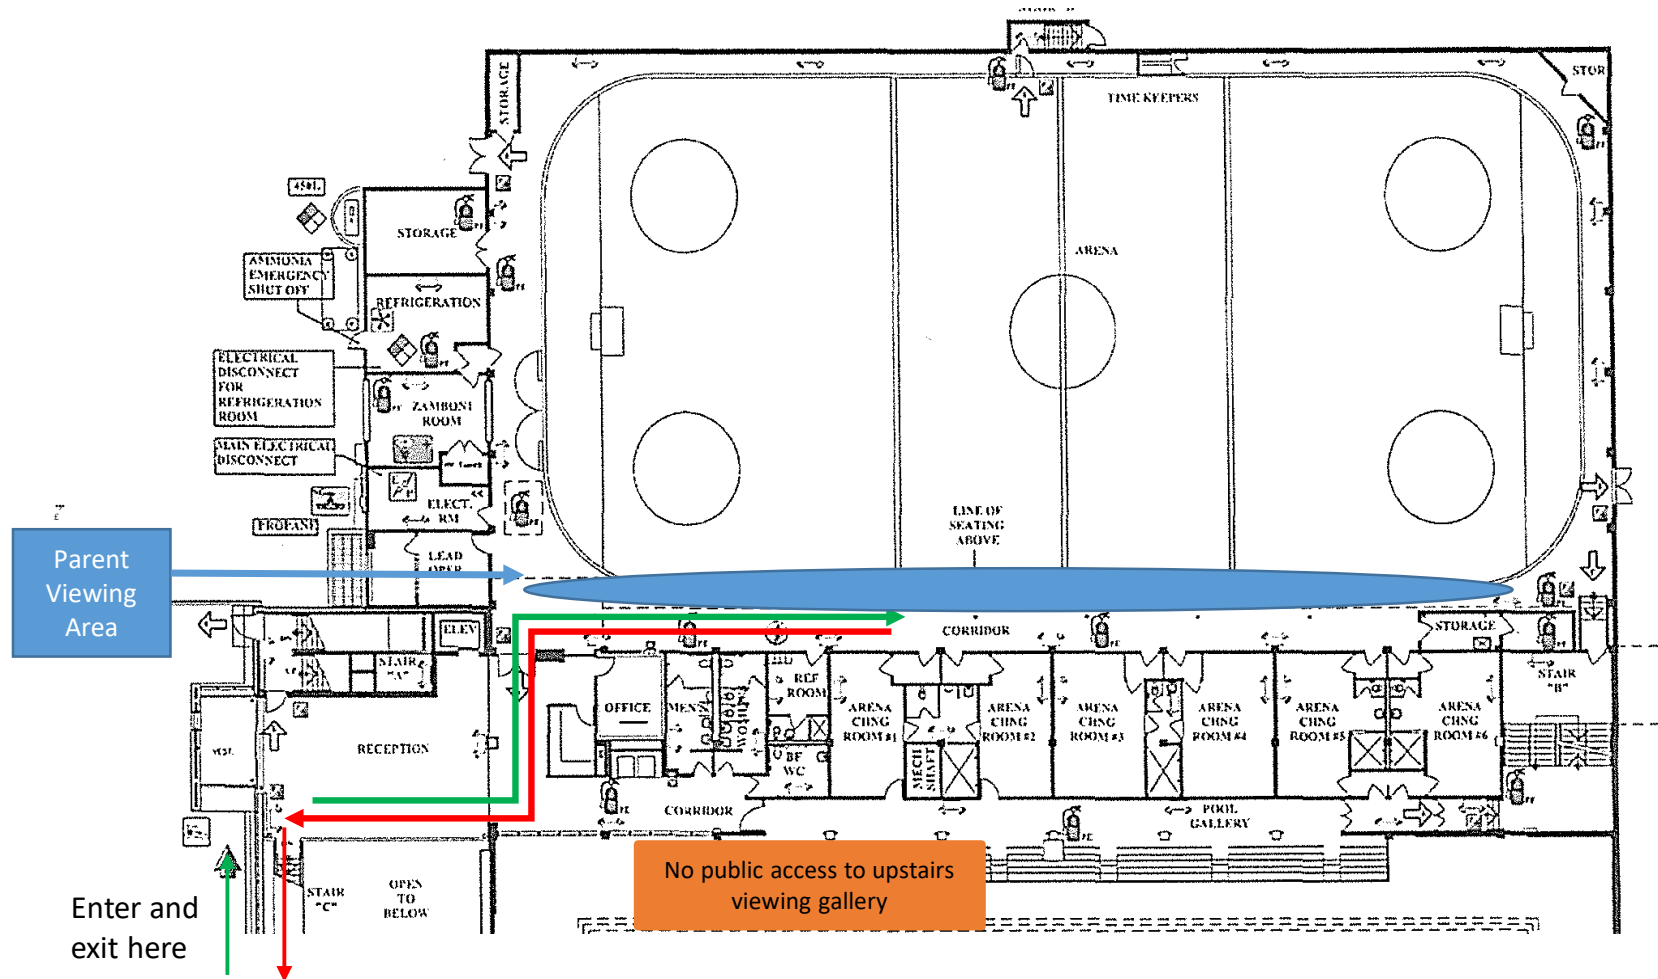

Victoria Road Recreation Centre

No food or drink.
Participant water
bottles only.

Parent
Viewing
Area

Enter and
exit here

No public access to upstairs
viewing gallery

- Masks are mandatory at all times – participants may remove their mask when entering the playing surface
- Follow the GREEN arrows when entering. When you arrive staff direct you to change rooms.
- Follow the RED arrows when exiting.
- Parents must remain in the designated viewing area and maintain physical distancing requirements.