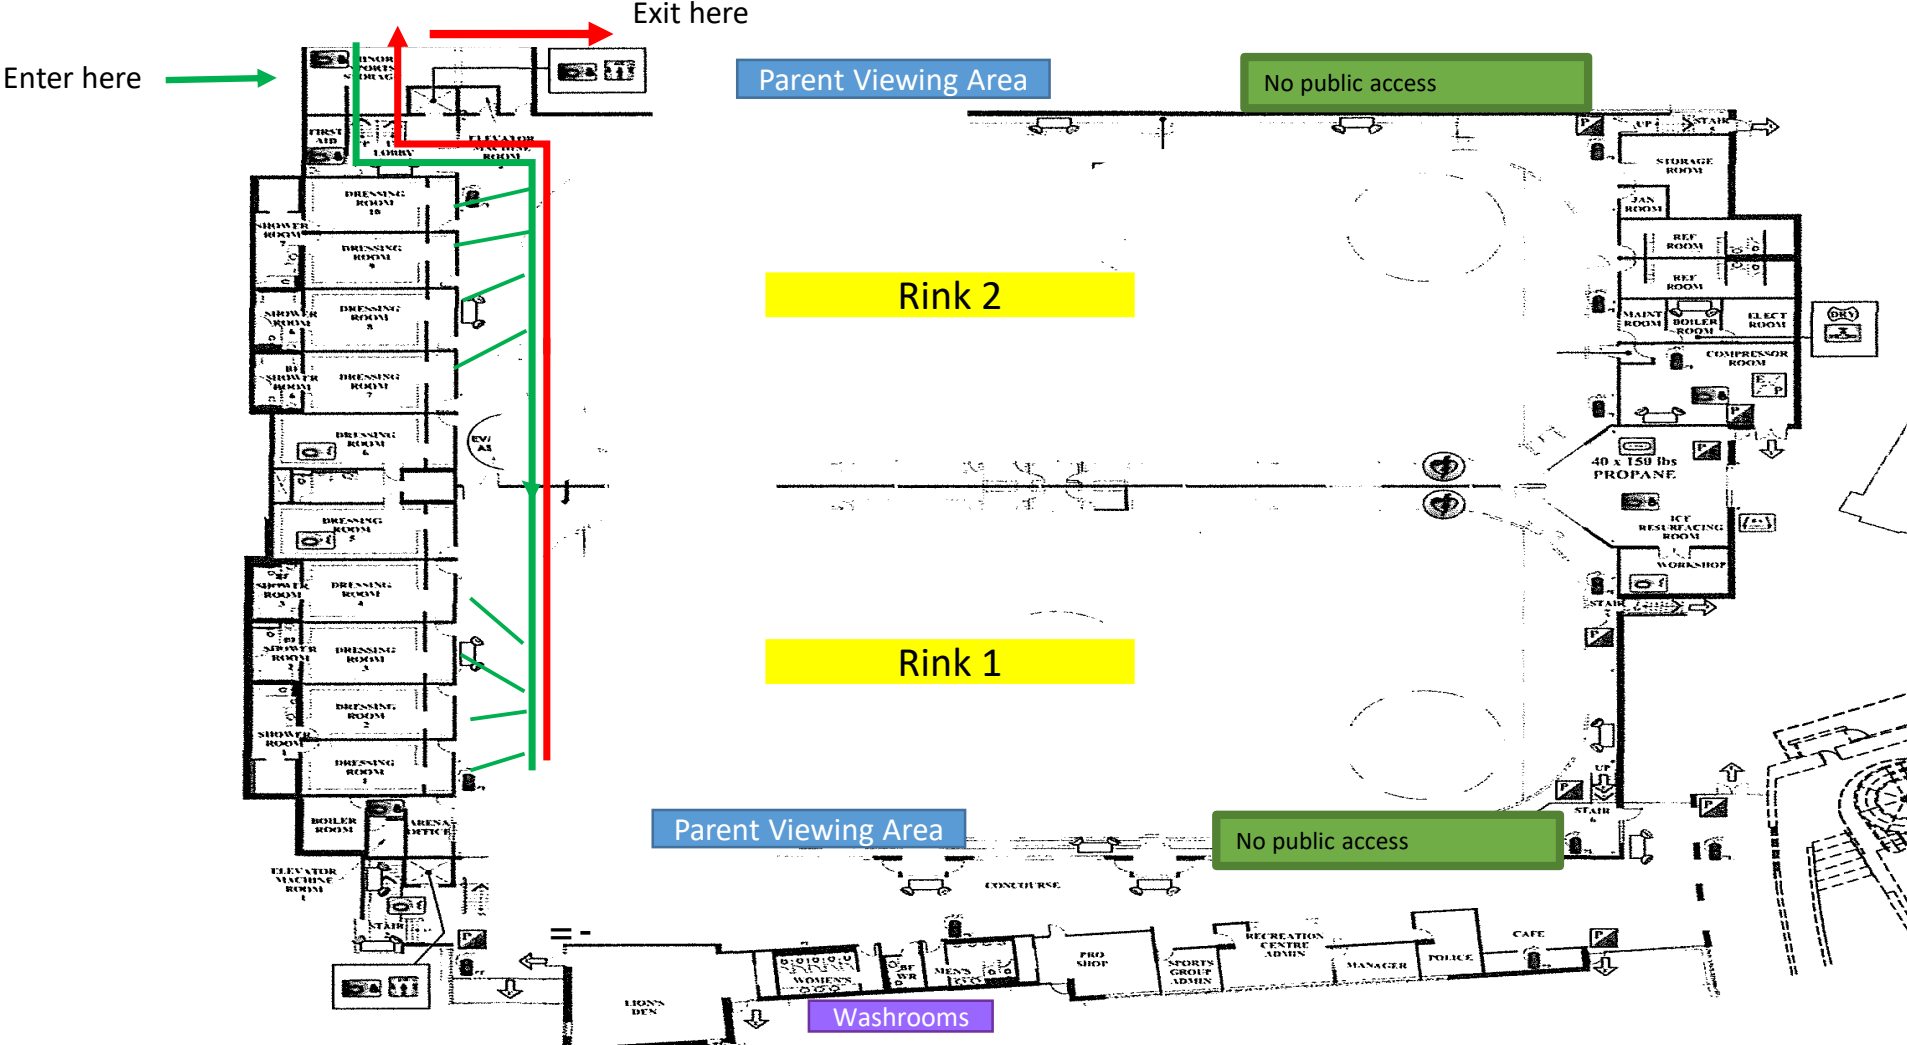

# West End Community Centre – please park in arena lot at back of building

No food or drink.  
Participant water  
bottles only.

- Masks are mandatory at all times – participants may remove their mask when entering the playing surface
- Follow the GREEN arrows when entering. When you arrive staff direct you to change rooms.
- Follow the RED arrows when exiting.
- Parents must remain in the designated viewing area and maintain physical distancing requirements.
- Warm viewing area closed – to be used for access to washrooms only.