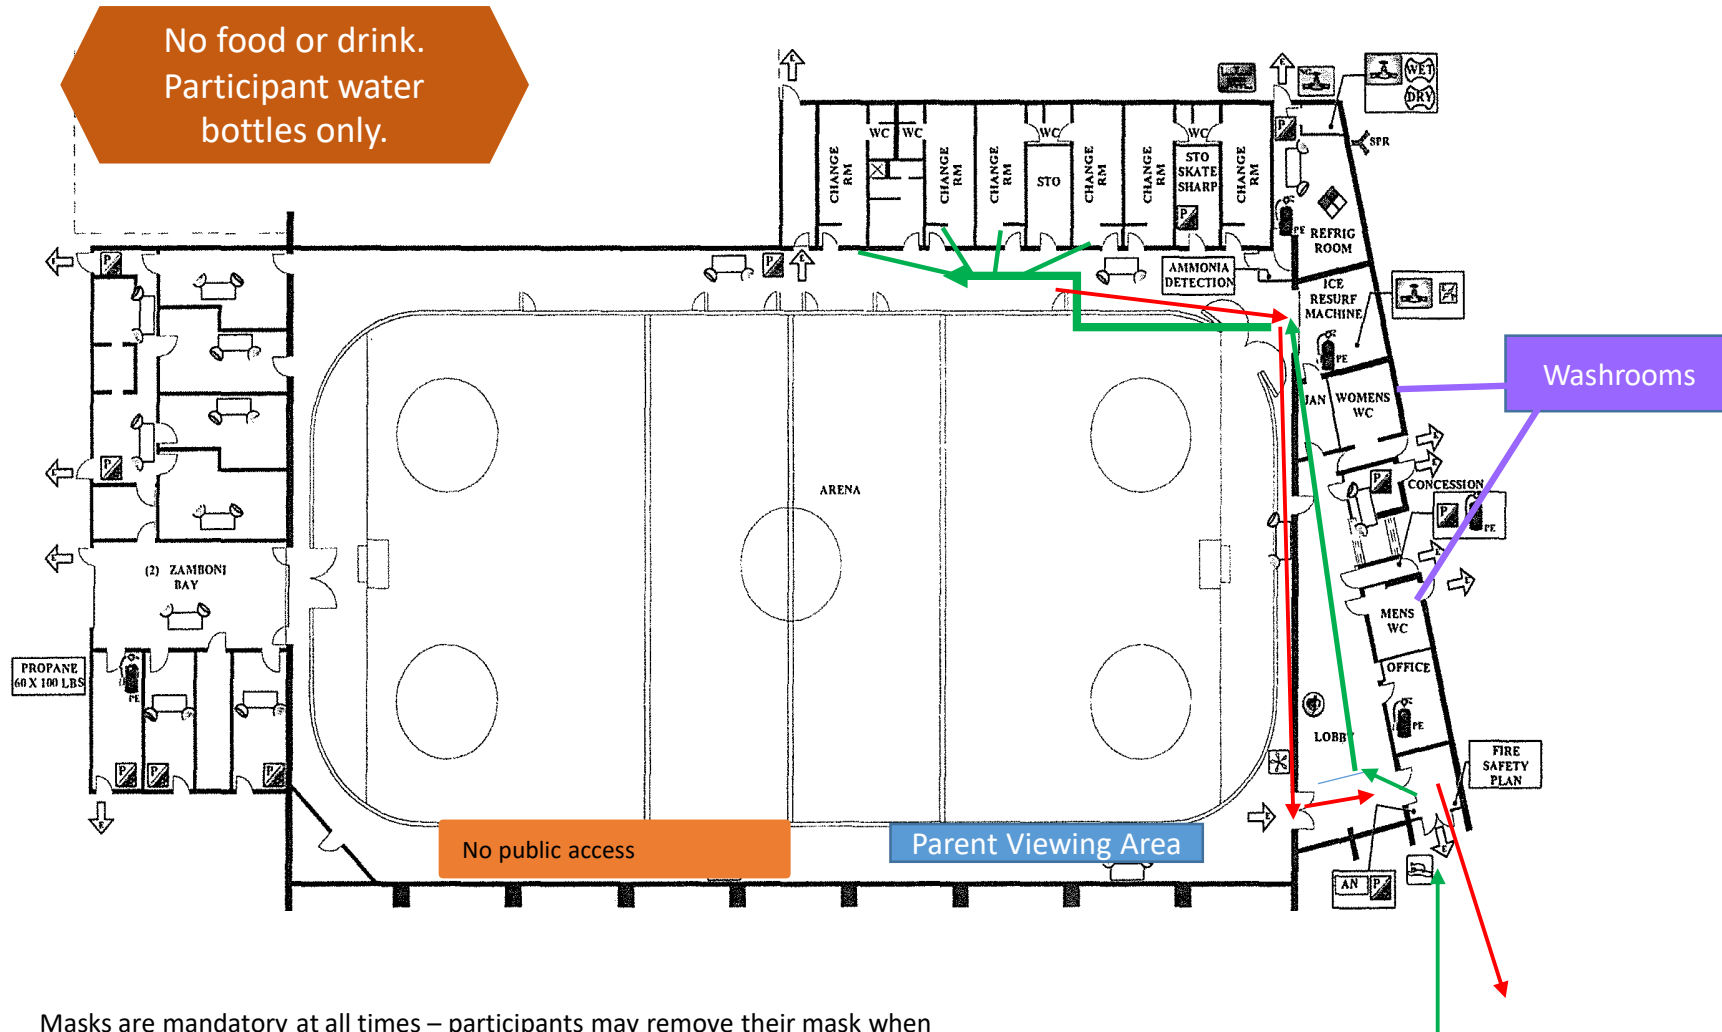

# Centennial Arena

No food or drink.  
Participant water  
bottles only.

Washrooms

No public access

Parent Viewing Area

Enter and Exit here

- Masks are mandatory at all times – participants may remove their mask when entering the playing surface
- Follow the GREEN arrows when entering. When you arrive staff direct you to change rooms.
- Follow the RED arrows when exiting.
- Parents must remain in the designated viewing area and maintain physical distancing requirements.
- Washrooms are located in lobby – changeroom washrooms are closed